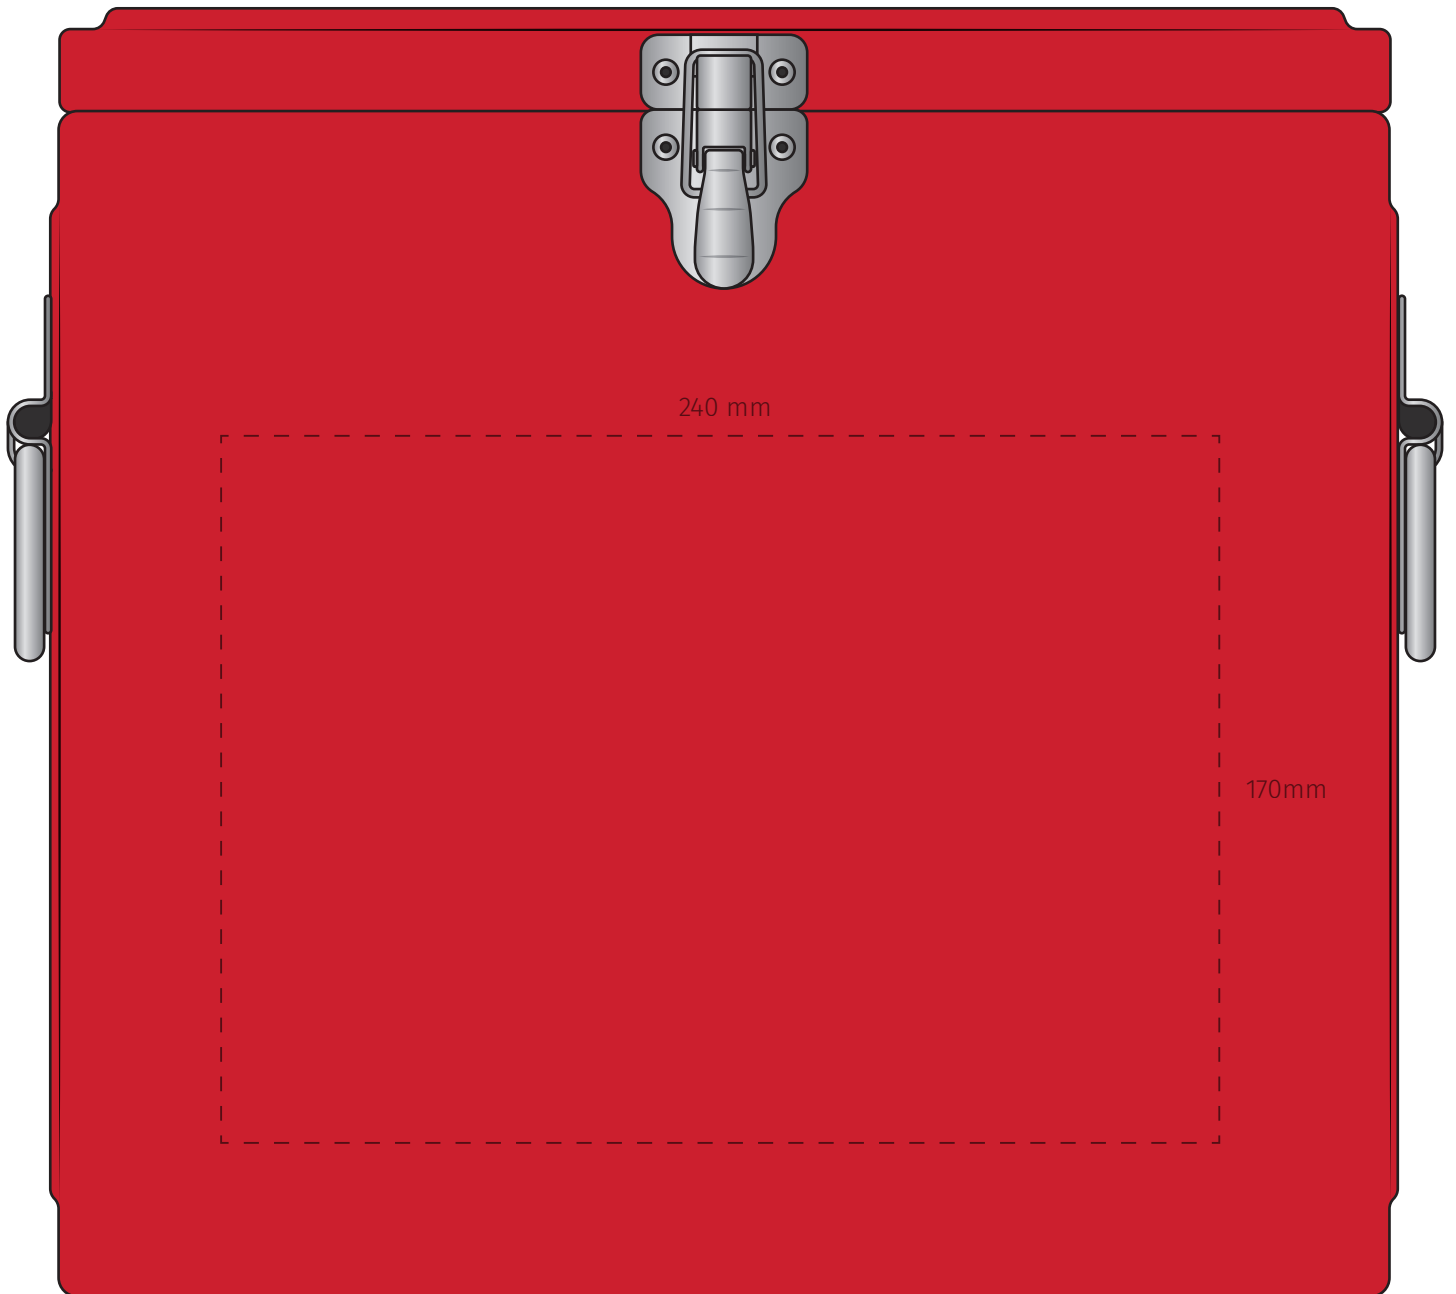

TEMPLATE:
■ FROSTY BOX

Item shown at 55% actual size when viewed on A4 paper

BRANDING - Engrave

Max branding area 100 x 100mm

TEMPLATE:
■ FROSTY BOX

Item shown at 55% actual size when viewed on A4 paper

BRANDING - Screenprint

Max branding area 240 x 170mm