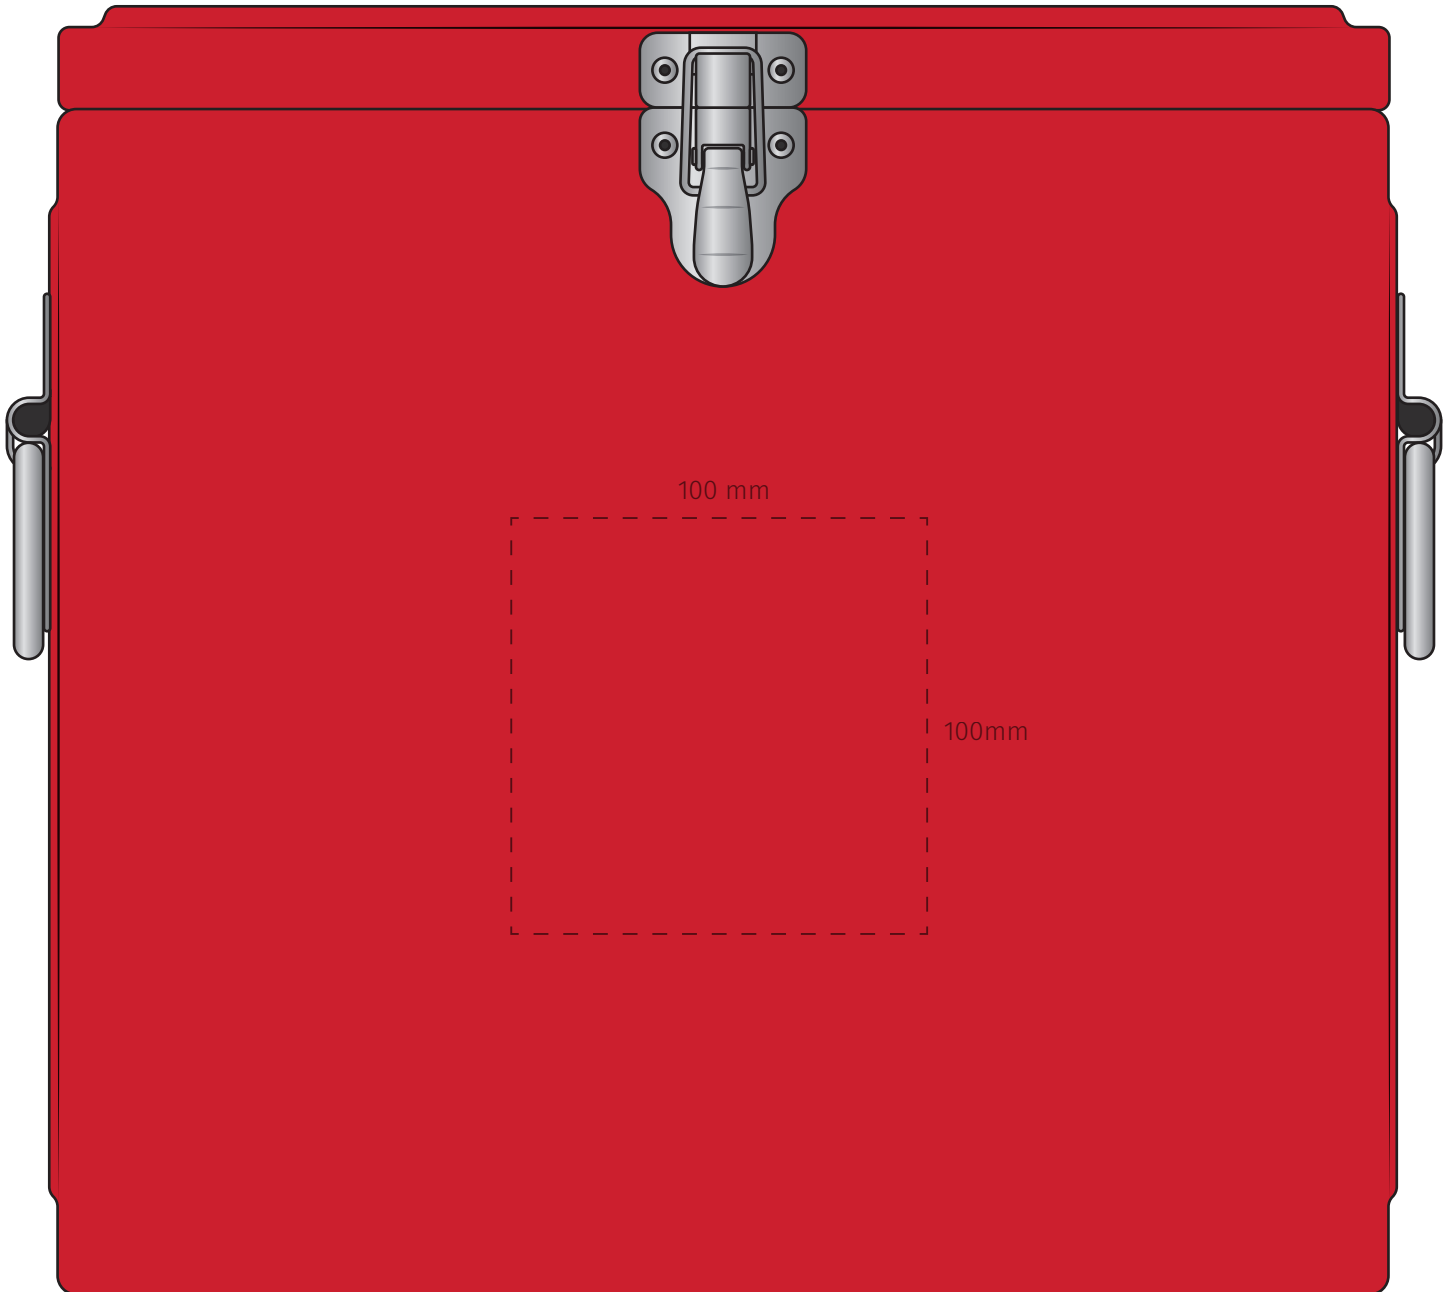

TEMPLATE:
■ FROSTY BOX

Item shown at 55% actual size when viewed on A4 paper

BRANDING - Engrave

Max branding area 100 x 100mm

TEMPLATE:
■ FROSTY BOX

Item shown at 55% actual size when viewed on A4 paper

BRANDING - Screenprint

Max branding area 240 x 170mm